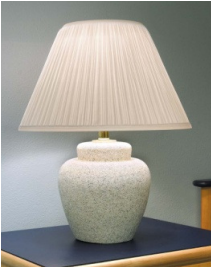

HEAVY-DUTY LAMPS THAT LOOK LIKE HOME

*BODIES MADE OF IMPACT-RESISTANT POLYMER - NOT CERAMIC
SHADES MADE FROM CRUSH-RESISTANT POLYSTYRENE*

GSA Net Price	
1-5	$156.00
6-24	$146.64
25-49	$143.52
50+	$140.40